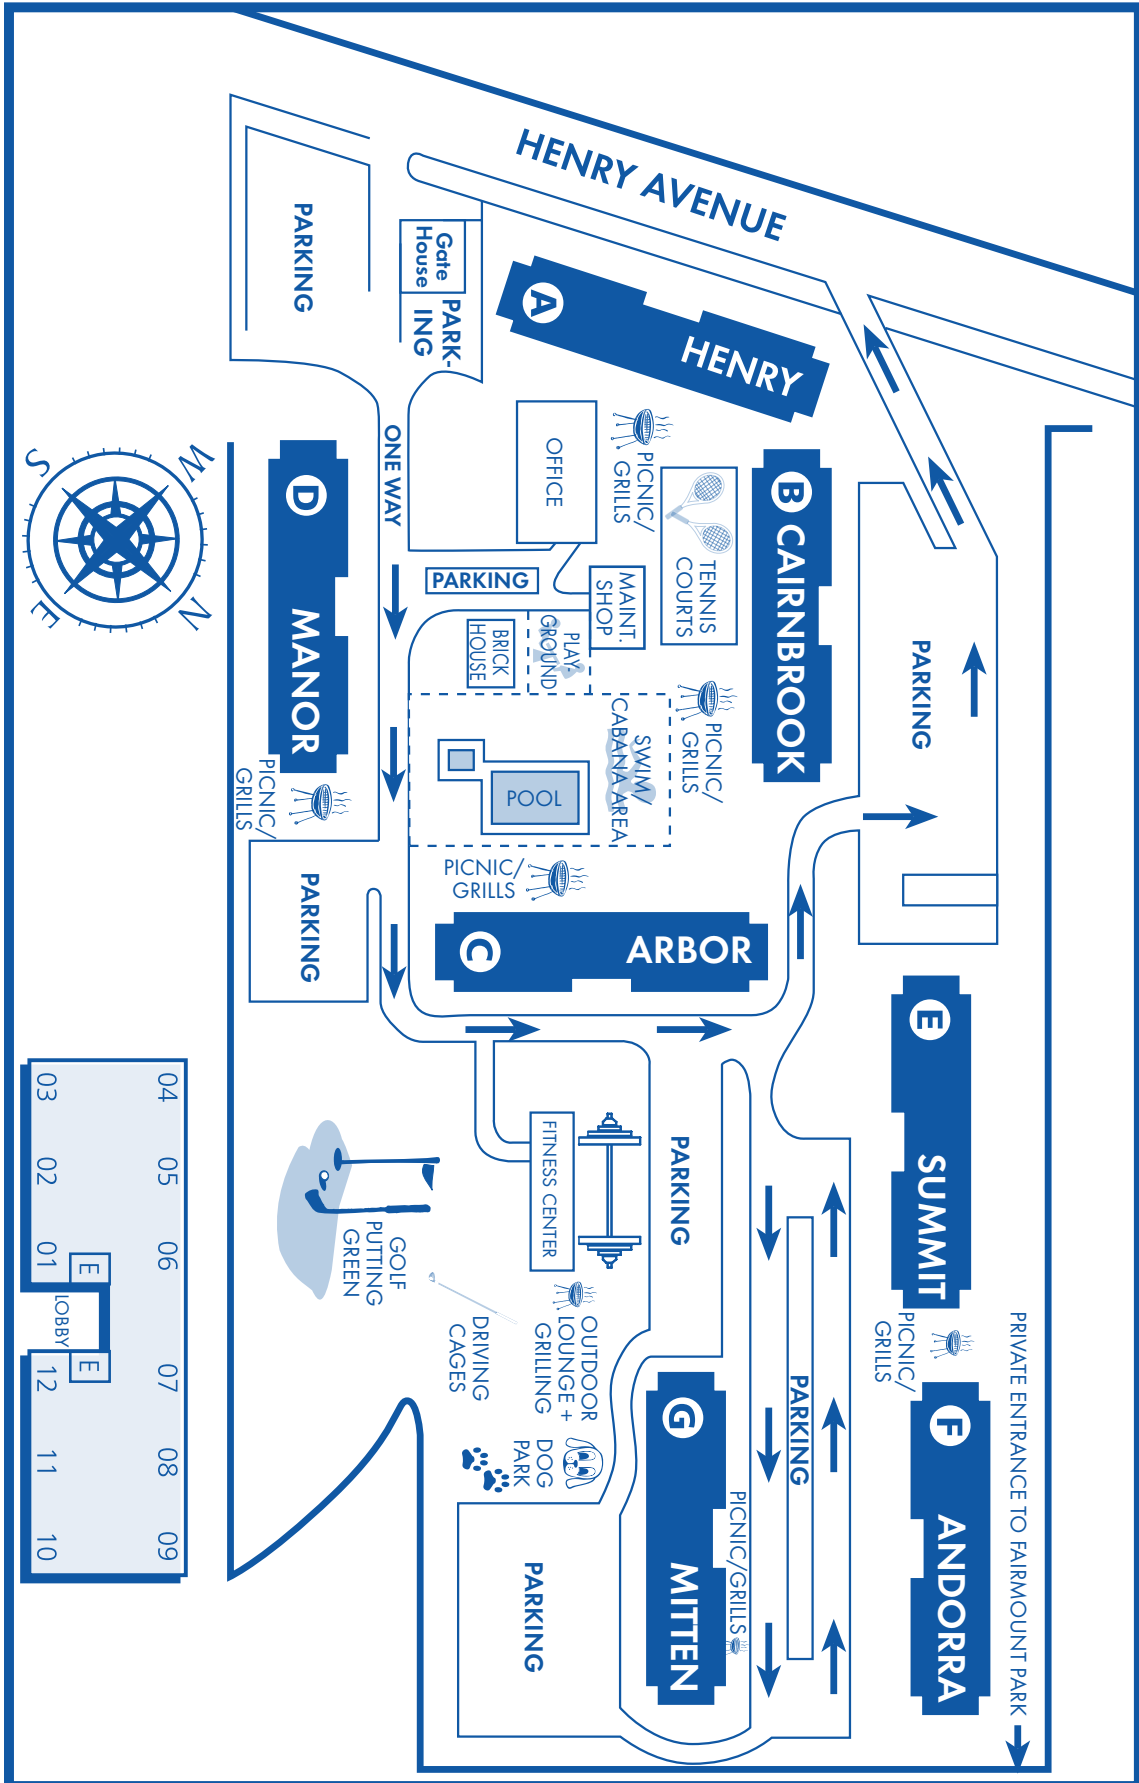

**Henry On The Park Apartments**  
 7901 Henry Avenue / Philadelphia, PA 19128

04	05	06	07	08	09
03	02	01	E	E	LOBBY
			12	11	10