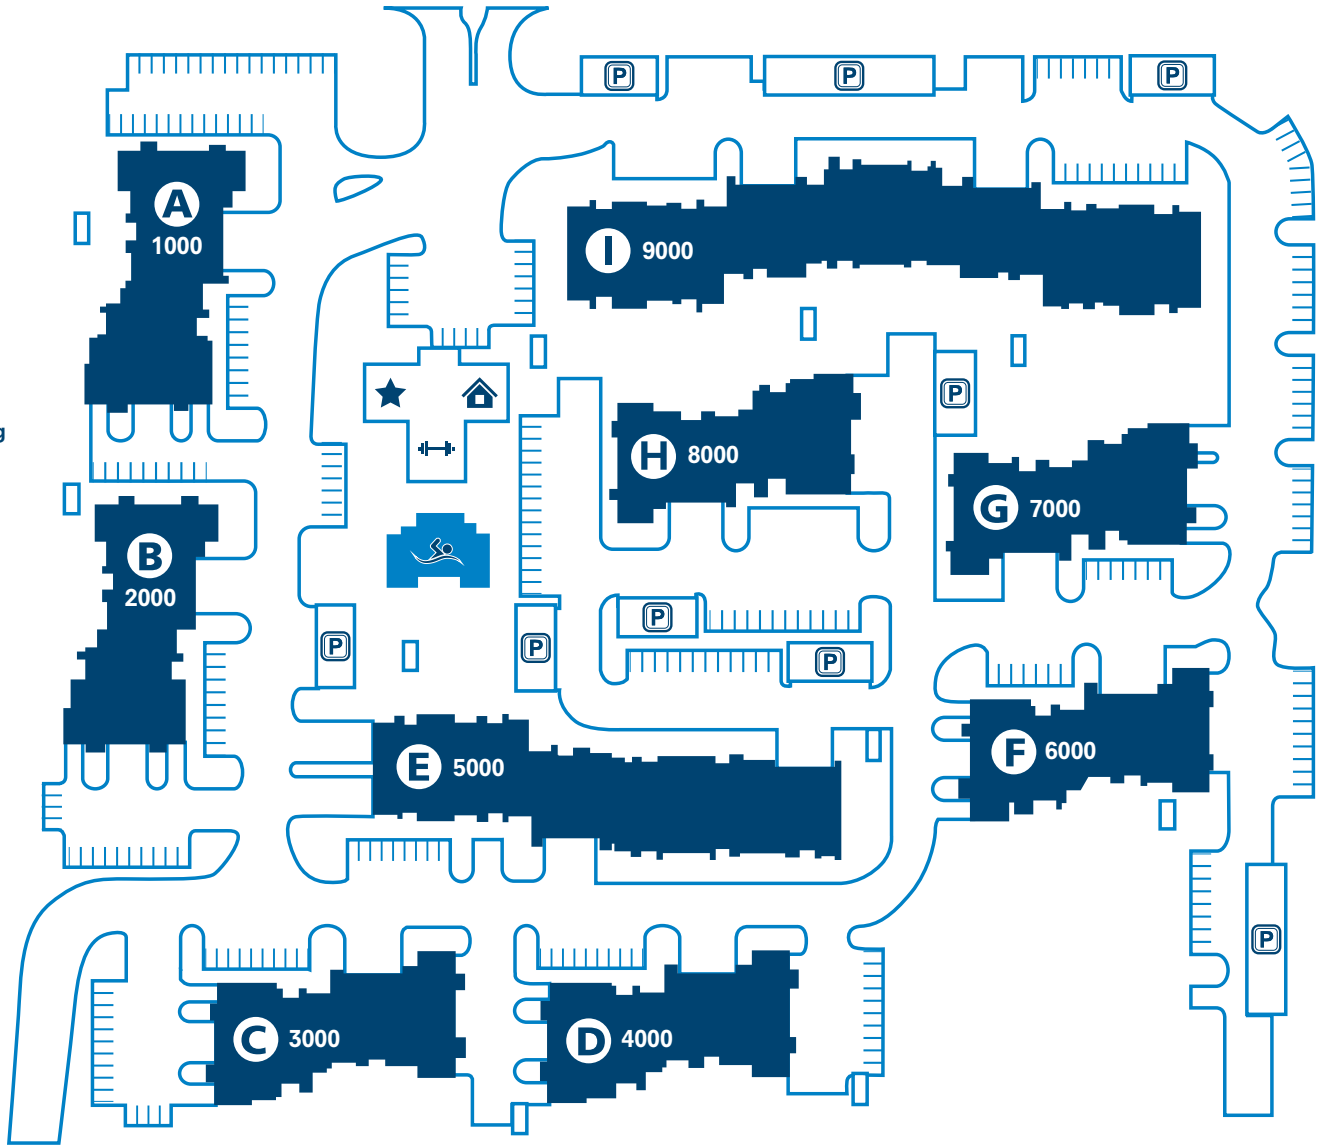

Bishop's View Apartments & Townhomes

2395 Route 70 West / Cherry Hill, NJ 08002

WEST MARLTON PIKE (70)

-  Leasing Office
-  Clubhouse
-  Fitness Center
-  Garage Parking
-  Pool

NORTH PARK DRIVE